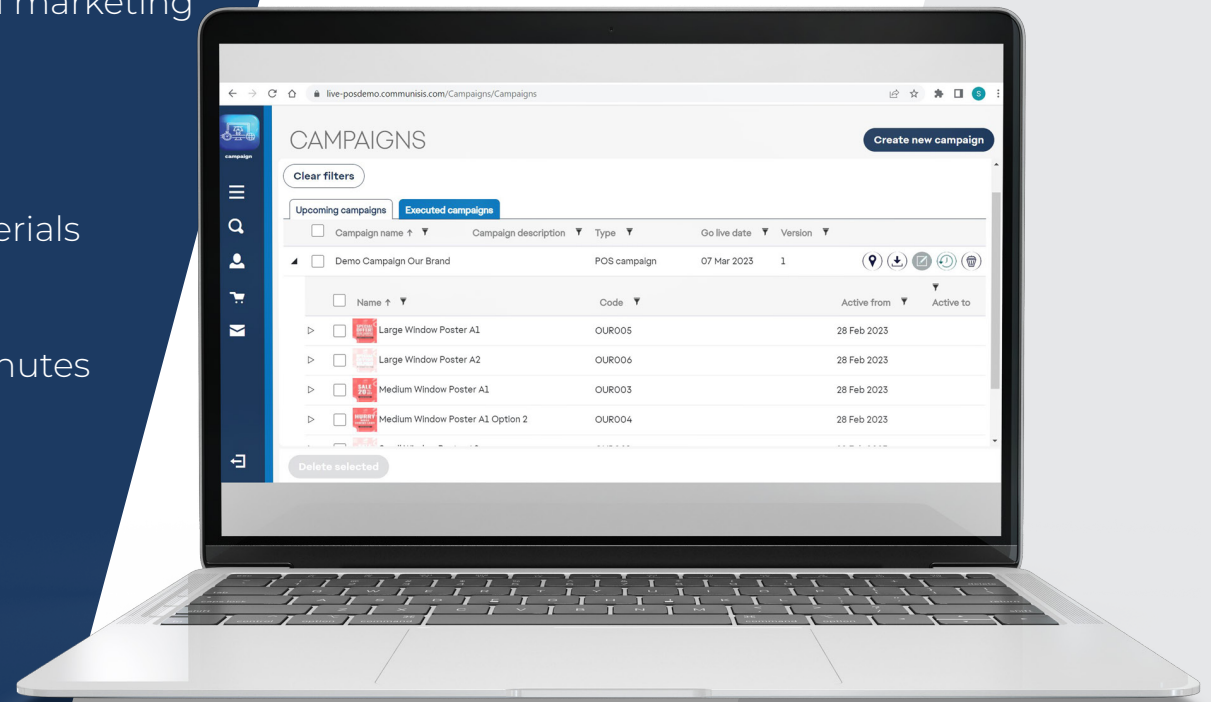

campaign

Welcome to your
Campaign Module
information
brochure

communisis
POWERING BRAND ENGAGEMENT

Campaign

Create tailored and efficient marketing campaigns

- ▶ Manage the production and distribution of a full marketing campaign to all your stores or retail partners
- ▶ Save cost and time in production
- ▶ Enables accurate briefing and allocation of materials to stores
- ▶ Reduce administration, create campaigns in minutes
- ▶ Can interact with Communisis' own warehouse in the UK or to third party warehouses overseas allowing users to see current stock level detail

To find out more or request a demo
Demo@communisis.com

Campaign

Features and benefits

Planograms

Provide stores with interactive planograms to reduce merchandising time.

Compliance

Track compliance live, ensuring your marketing campaigns are executed as you envisaged them.

Campaign management

Create complex campaigns in minutes, managing local language and retailer requirements.

Estate management

Capture retail or market structure to automate allocations and manage refits and modifications.

Consolidate spend

Leverage volumes across markets to reduce production and delivery costs.